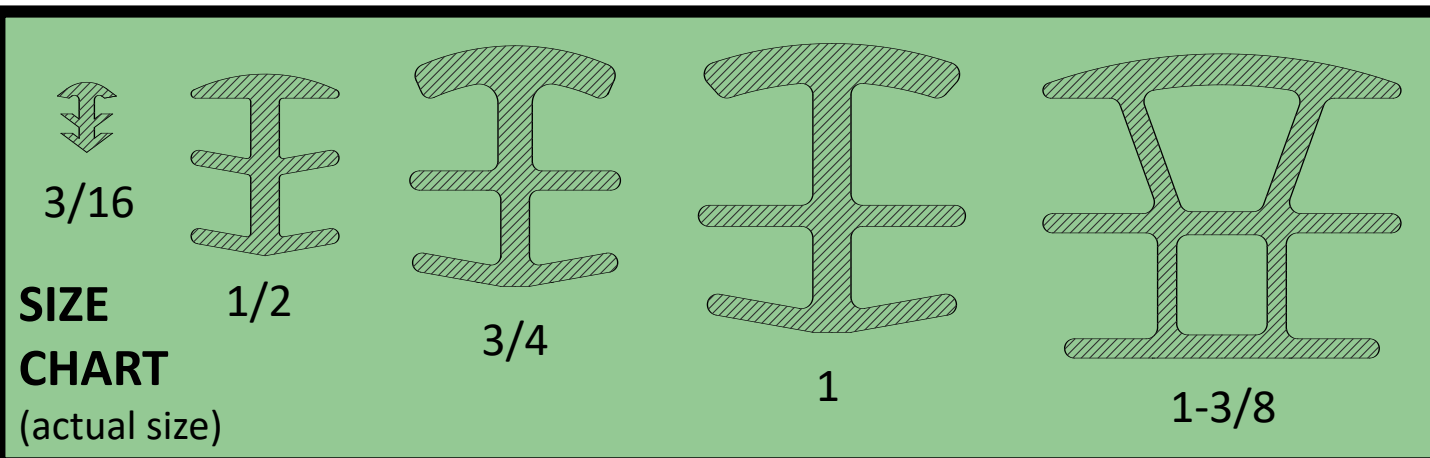

A product of  
R&D Workshop

Home Depot Vendor # 60008283

For **technical support** please call:

Greg 832-428-8096

Bob 281-910-5511

Trim-A-Slab is sized to match **the GAP being filled**. The crown will measure greater than the size ( a  $\frac{3}{4}$ " size Trim-A-Slab measures a little over 1 inch across the top). This keeps Trim-A-Slab from falling into the gap.

## Trim-A-Slab

Product Description	Fits Expansion Joint Gap Size	HD Item Number	Model Number	UPC	Coil length	MRSP
1/2" Black	3/8" to 5/8" wide	306097017	3080	856857003080	50'	\$ 74.50
1/2" Grey		306097021	3073	856857003073	50'	\$ 74.50
1/2" Walnut		306097018	3110	856857003110	50'	\$ 74.50
3/4" Black	5/8" to 7/8" wide	306097025	3028	856857003028	50'	\$ 124.49
3/4" Grey		306097011	3158	856857003158	25'	\$ 62.25
3/4" Grey		306097008	3011	856857003011	50'	\$ 124.49
3/4" Walnut		306097010	3103	856857003103	50'	\$ 124.49
1" Black	7/8" to 1-1/8" wide	306097016	3035	856857003035	25'	\$ 87.26
1" Grey		306097015	3042	856857003042	25'	\$ 87.26
1" Walnut		306097019	3127	856857003127	25'	\$ 87.26
1-3/8" Black	1-1/8" to 1-5/8" wide	306097020	3066	856857003066	25'	\$ 124.49
1-3/8" Grey		306097023	3059	856857003059	25'	\$ 124.49
1-3/8" Walnut		306097024	3134	856857003134	25'	\$ 124.49
3/16" Grey	1/8" to 1/4" wide	306097022	3264	856857003264	500'	\$ 234.00
Expansion Joint Cutter		306096351	3141	856857003141		\$ 9.99

Trim-A-Slab is intended for use between rounded-edge slabs. Use on sharp-edged slabs should be evaluated by the end-user, as the crown will sit on top of the slab, and may produce a trip hazard.